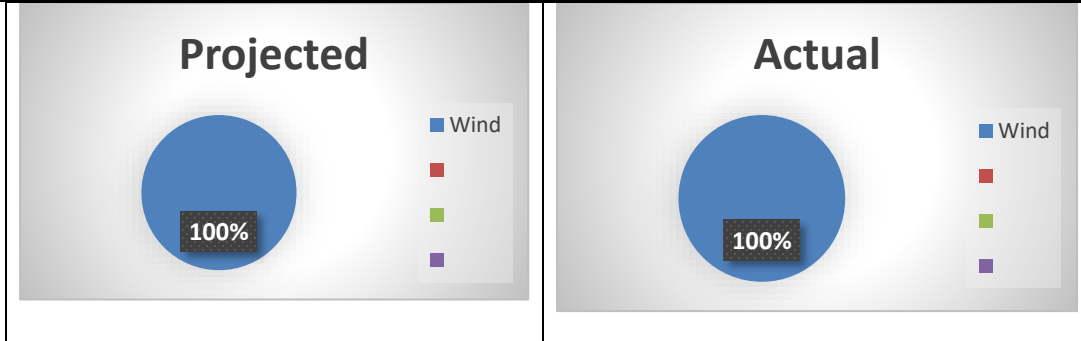

**Environmental Characteristics–**  
A description of the characteristics associated with each possible generation resource.

|                             |                               |
|-----------------------------|-------------------------------|
| Biomass Power               | Air Emissions and Solid Waste |
| Coal Power                  | Air Emissions and Solid Waste |
| Hydro Power                 | Wildlife Impacts              |
| Natural Gas Power           | Air Emissions and Solid Waste |
| Nuclear Power               | Radioactive Waste             |
| Oil Power                   | Air Emissions and Solid Waste |
| Other Sources               | Unknown Impacts               |
| Solar Power                 | No Significant Impacts        |
| Unknown Purchased Resources | Unknown Impacts               |
| Wind Power                  | Wildlife Impacts              |